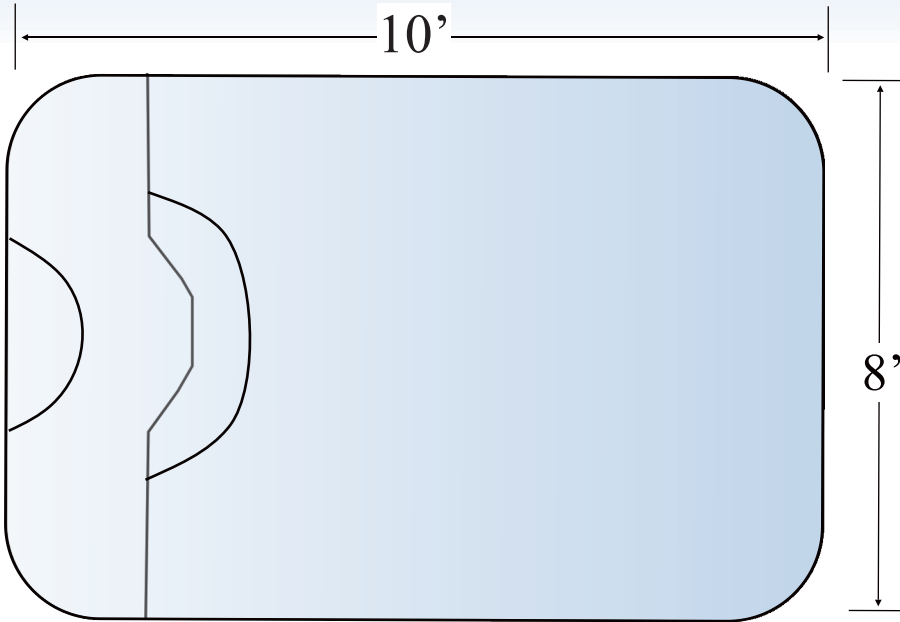

**LoneStar Fiberglass Pools**  
15655 East Us Hwy 90  
Kingsbury, Texas 78638  
1-866-471-6900  
Fax: 830-875-6902  
LONESTARFIBERGLASSPOOLS.COM

*The Dallas*  
**44" Deep Rectangular Spa**

*It is important to have your excavator call ahead and review the Dig Diagram prior to excavation. All dimensions are approximate. A 3" over dig must be added to the bottom for stone, along with a 2' by 3' trench from the bottom of the pool to the area of equipment placement for plumbing and wiring.*