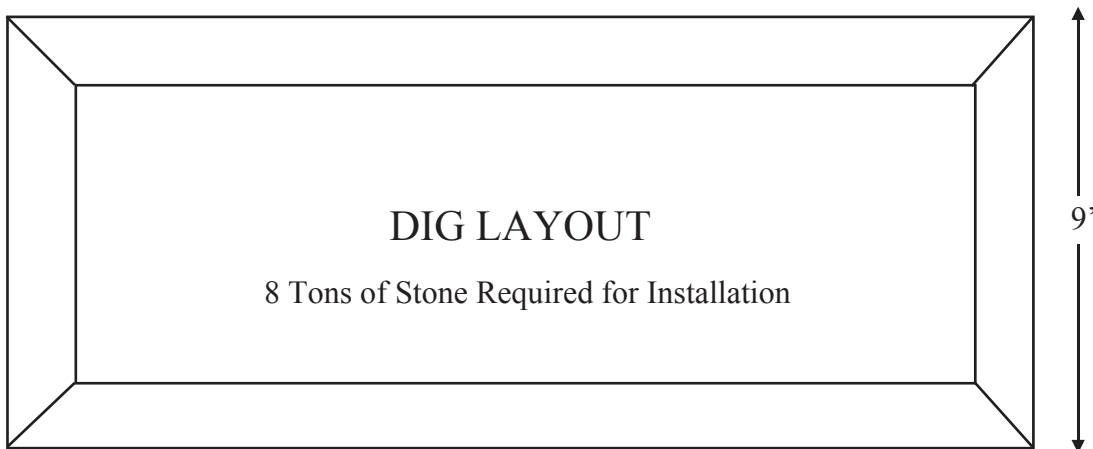

**LoneStar Fiberglass Pools**  
15655 East Us Hwy 90  
Kingsbury, Texas 78638  
1-866-471-6900  
Fax: 830-875-6902  
LONESTARFIBERGLASSPOOLS.COM

*The Dallas*  
**44" Deep Rectangular Spa**

*It is important to have your excavator call ahead and review the Dig Diagram prior to excavation. All dimensions are approximate. A 3" over dig must be added to the bottom for stone, along with a 2' by 3' trench from the bottom of the pool to the area of equipment placement for plumbing and wiring.*