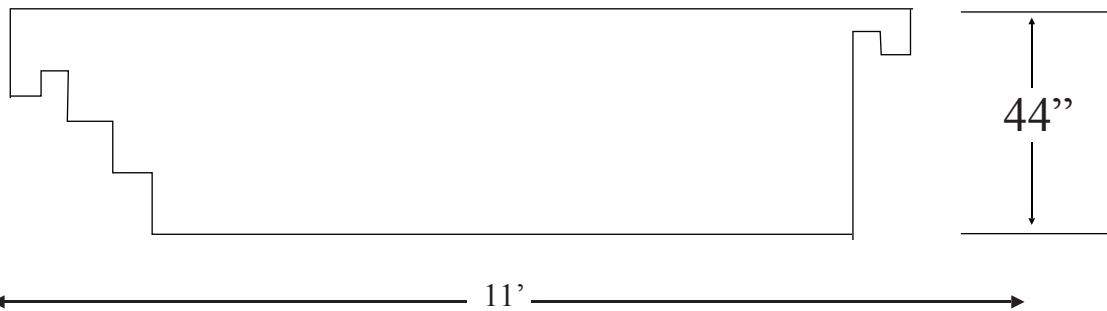

**LoneStar Fiberglass Pools**  
15655 East Us Hwy 90  
Kingsbury, Texas 78638  
1-866-471-6900  
Fax: 830-875-6902  
LONESTARFIBERGLASSPOOLS.COM

*The Dallas*  
**44" Deep Rectangular Spa**

*It is important to have your excavator call ahead and review the Dig Diagram prior to excavation. All dimensions are approximate. A 3" over dig must be added to the bottom for stone, along with a 2' by 3' trench from the bottom of the pool to the area of equipment placement for plumbing and wiring.*